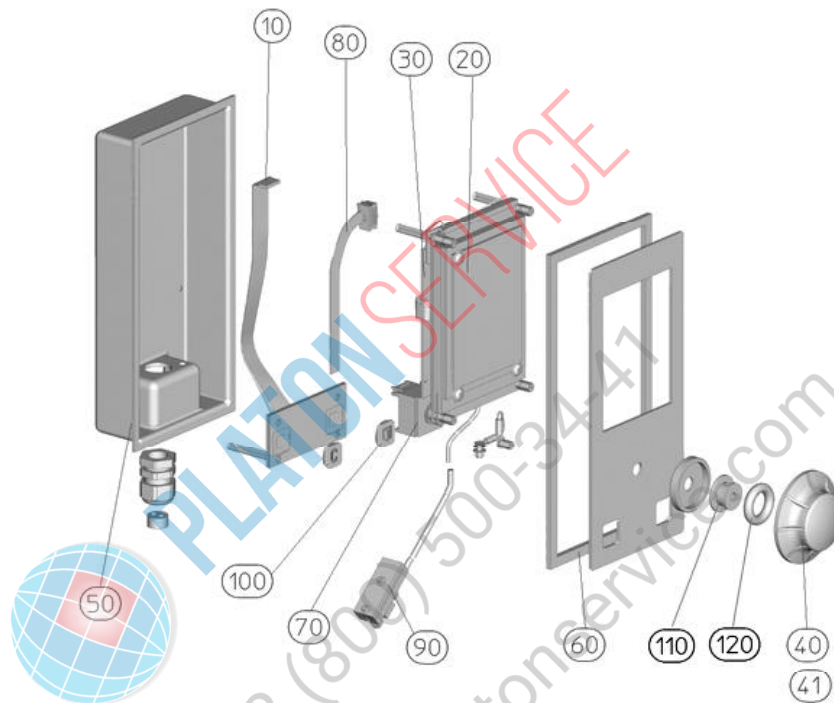

Service manual Operating Unit IS 600 EBO

Version: 2.00

Ident: B1-EBO 128

Series: EBO

Part-Number: 101347

This part can be ordered.

Chapter

- [010] - 101563 - Key block
- [020] - 100617 - Display IS600 with circuit board
- [030] - 101107 - Electronic Circuit Board IS600
- [040] - 102685 - Knob grey
- [041] - 101350 - Knob silver
- [050] - 102450 - Frame IS
- [060] - 102449 - Seal for frame IS
- [070] - 100591 - Incremental encoder
- [080] - 104354 - Ribbon cable for IS600
- [090] - 102806 - USB port with data wire
- [100] - 105849 - Key "C / door"
- [110] - 101434 - Adapter_D54x22
- [120] - 101435 - O-Ring_D16x7_NBR60