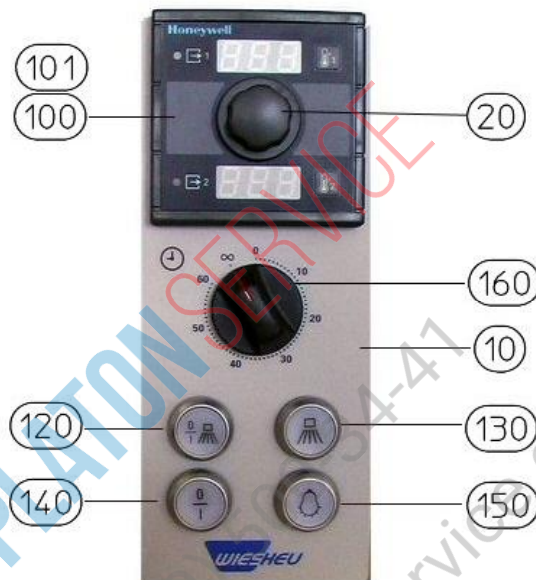

Service manual Operating Unit Honeywell

Version: 2.00

Ident: B1-EBO 128

Series: EBO

Part-Number: 500180

This part can be ordered.

Chapter

- 78012 - Timer
- 36058 - Buzzer
- 400266 - Temperature probe
- 400769 - Illuminated notch
- 400770 - Illuminated notch
- 400771 - Illuminated key attachment adapter
- 400772 - Illuminated key LED 230 V
- 400773 - Illuminated key closing contact
- [010] - 400232 - Operating Foil honeywell
- [020] - 9040-155-001 - Dial knob Honeywell -Regulator
- [100] - 70046 - Honeywell control (max. 300°C)
- [101] - 70048 - Honeywell control (max. 400°C)
- [120] - 400777 - Push button "baking chamber illuminating"
- [130] - 400778 - Illuminated push button "steam"
- [140] - 400774 - Illuminated push button "On-/Off"
- [150] - 400776 - Push button "baking chamber illuminating"
- [160] - 36691 - Knob timer