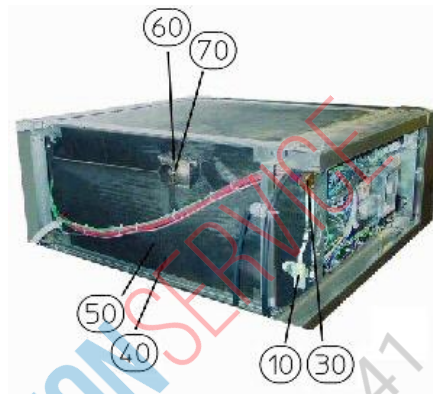

Service manual Installation room EBO64 400V 50Hz

Version: 2.00

Ident: B1-EBO 064

Series: EBO

Part-Number: 500197

This part can be ordered.

Chapter

57144 - Steam generator EBO64 400V 50Hz - V:2.00