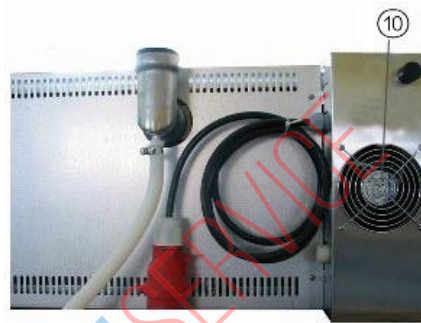

8 (800) 500-34-47

www.platonservice.com

Service manual Frame EBO

Version: 2.00

Ident: B1-EBO 064

Series: EBO

Part-Number: 500176

This part can be ordered.