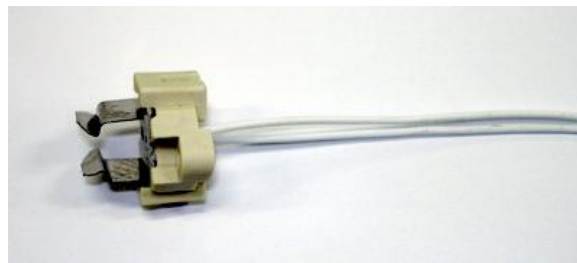

Part: Halogen Lamp 12V 50W

Part-Number: 70179

Part: Seal for bottom part of the lamp

Part-Number: 70510

Part: Socket 8-pole Halogen Lamp

Part-Number: 70176