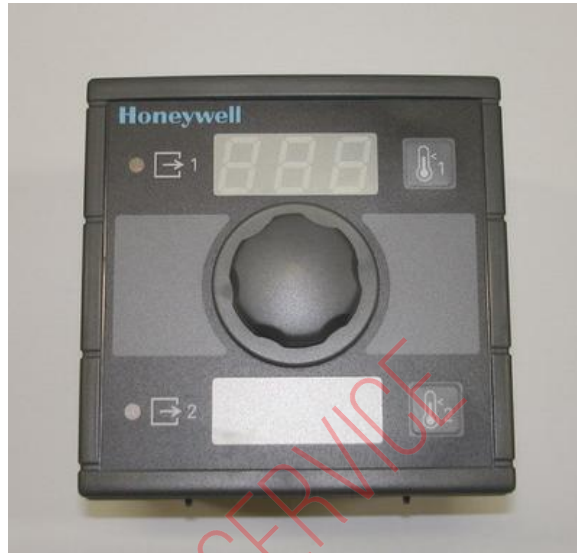

Part-Number: 70046

Part: Honeywell control (max. 400°C)

Part-Number: 70048

Part: Push button "baking chamber illuminating"

Part-Number: 400777

Part: Illuminated push button "steam"

Part-Number: 400778

Part: Illuminated push button "On-/Off"